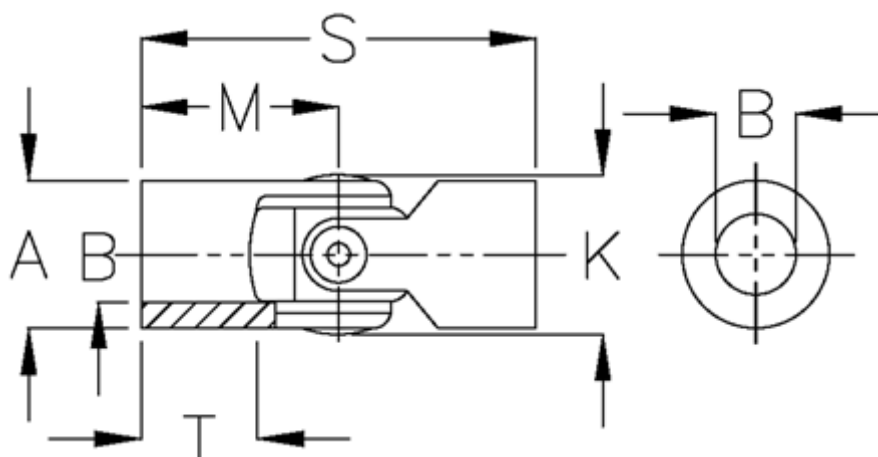

Article number: 07716400

Description: Single cross joint w/slide bearing
0.716.400

Measures

A	= 16
B H7	= 10
K	= 17.5
M	= 26
MD max N m	= 8
s	= 52
T	= 15